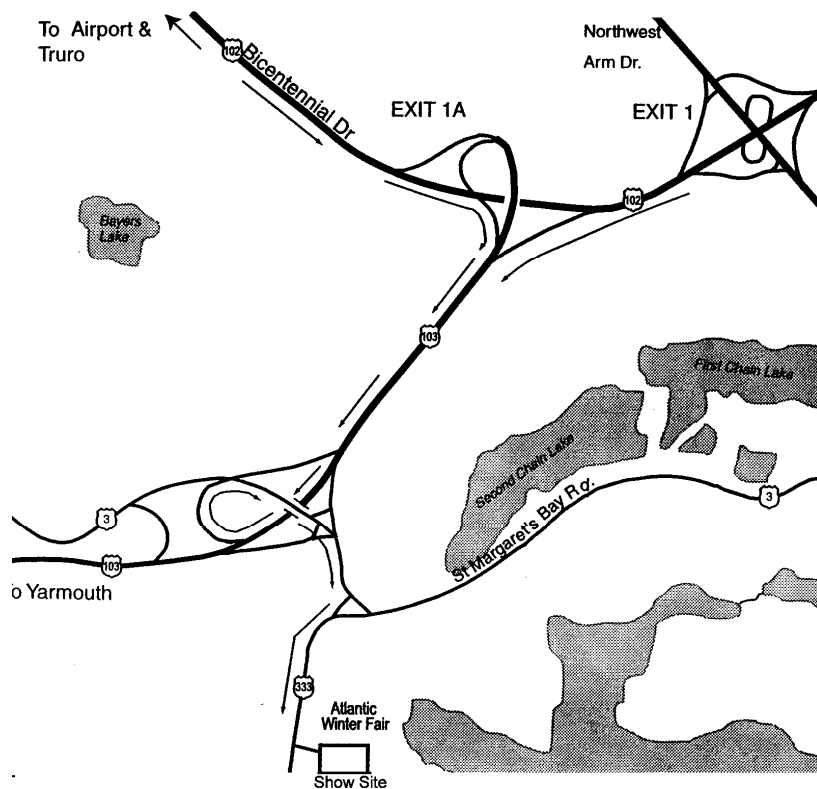

Times are based on judging at the approximate rate of 25 dogs per hour for Conformation, 8 dogs per hour for Novice Obedience, and Brace Obedience, 7 dogs per hour for Open Obedience, and 5 dogs per hour for Utility Obedience.

Exhibitors and handlers are solely responsible for having their dogs at ringside when classes are called. It is not the responsibility of the Ring Steward to locate the dogs.

There will be **absolutely no throwing food** on the Conformation ring floors. This is dangerous and someone could easily slip and get hurt.

NOTE: Due to illness Michael Jennings has been replaced with Vincent Buoniello Jr.

Saturday, August 30, 2008

SWEEPSTAKES:

Judge: Eleanor Foley
Ring: 5 Time: 11:00

Puppy Sweeps 4M, 6F
Veteran Sweeps 0M, 1F

Directions to show site:

From Hwy 102 take Exit 1A onto Hwy 103. Take exit 2B onto Hwy 3. At the lights go right onto the Prospect Road (Hwy 333). Exhibition Park is about 1km on your left. Go through the gate at the right of the building for parking and admission to the show site.

CONFORMATION

JUDGE: Stephanie Hedgepath
Ring: 5 Time: 2:00

Males	4
Male Veterans	0
Females	7
Female Veterans	1
Male Specials	6
Female Special	7
Totals	25

Sexually Altered 1

Non-Regular

Stud Dog	1
Brood Bitch	2
Brace	2

Junior Handling following the parades

OBEDIENCE

Ring: 4 Time: 9:00
Judge: Reta Boyd

Pre-Novice	2
Novice A	1
Novice B	1
Open B	1
Utility	2
Total	7

PARKING

Please observe the posted no parking and fire lane signs at the show venue as violators will be ticketed and towed. There will be NO exceptions