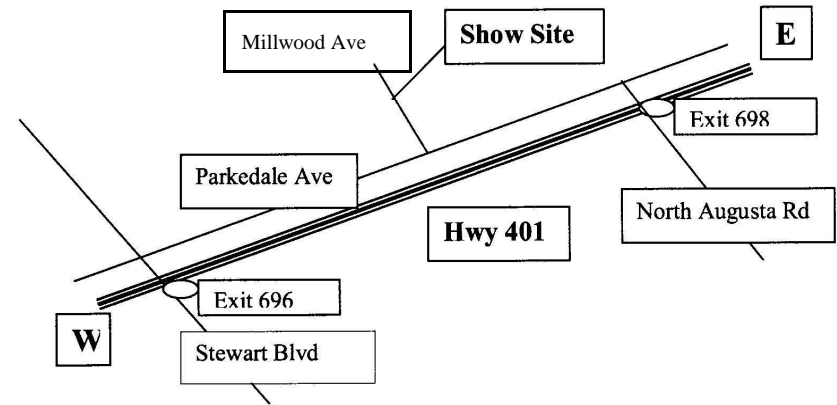

Total: 22

**SUNDAY, AUGUST 21, 2016
OBEDIENCE TRIAL 3 - RING 1- Indoors
Judge: Darwin Boles
10:00 am**

- 1 NOVICE A: 10
- 4 NOVICE B: 30-33-34-35
- 1 NOVICE INTER 50
- 2 OPEN A: 61-62
- 6 OPEN B: 75-78-81-82-83-84
- 3 UTILITY B: 125-129-130

Total: 14

How do I get to the show site?

From the east:

Take Exit 698 off Highway 401, turn left onto Parkedale Avenue, proceed to Millwood Ave., turn right and turn right again on Magedoma Drive immediately behind Canadian Tire