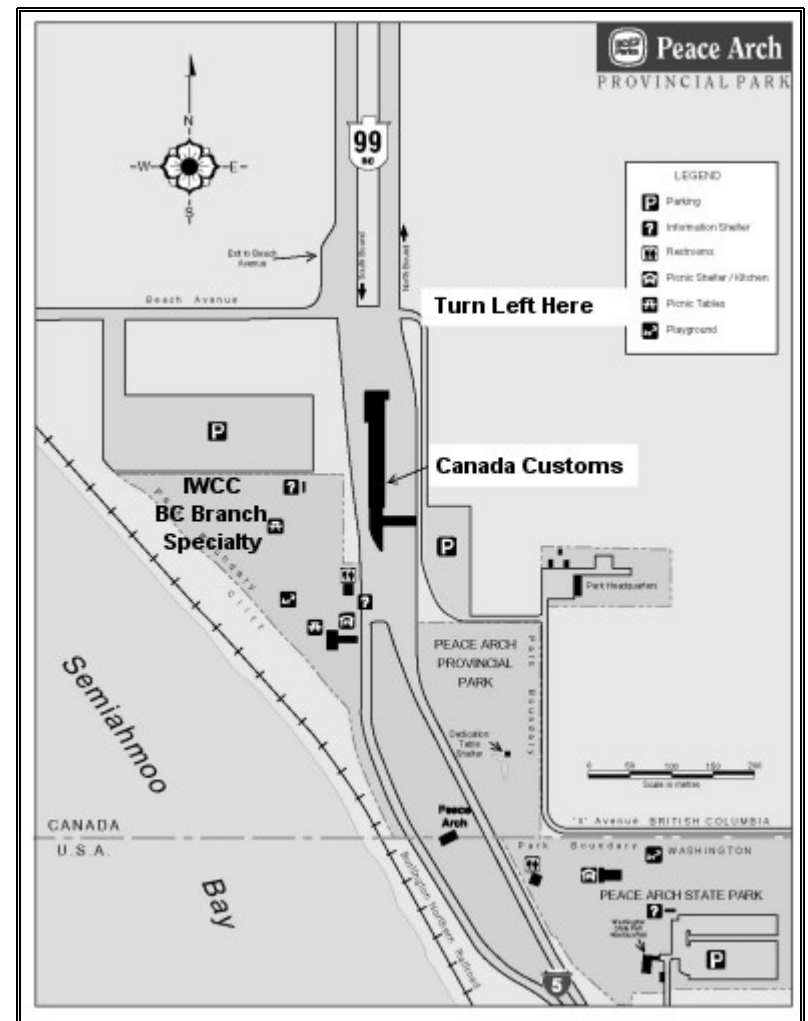

DIRECTIONS TO PEACE ARCH PROVINCIAL PARK

The park is situated on the Canada U.S. Border at Highway #99
From the South: Cross the International Border at the Peace Arch Crossing, and once into Canada, turn left at the first corner you come to (less than ½ mile – Beach Ave.). Follow Beach Ave. for approximately 200 yards – the gate to the park is on the left.
From the North: Head south on Highway #99 and take the exit marked for Peace Arch Park (right turn onto Beach Ave) Follow Beach Ave. for approximately 200 yards – the gate to the park is on the left.