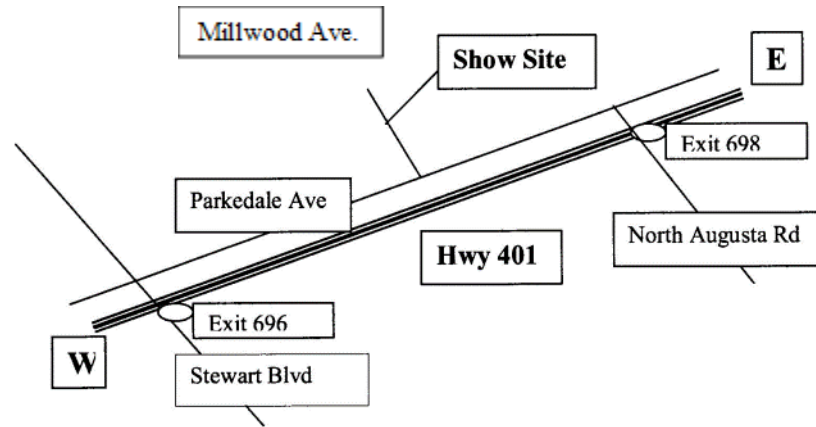

GAIL WORMINGTON

- 3 Pre-Novice: 800, 803, 805
- 1 Novice A: 900
- 1 Open A: 1000
- 2 Open B: 1100, 1103
- 1 Utility A: 1200

Total: 8 dogs

From the east:

Take Exit 698 off Highway 401, turn left onto PARKEDALE AVENUE, proceed to MILLWOOD AVE., turn right and turn right again on MAGEDOMA DRIVE immediately behind Canadian Tire