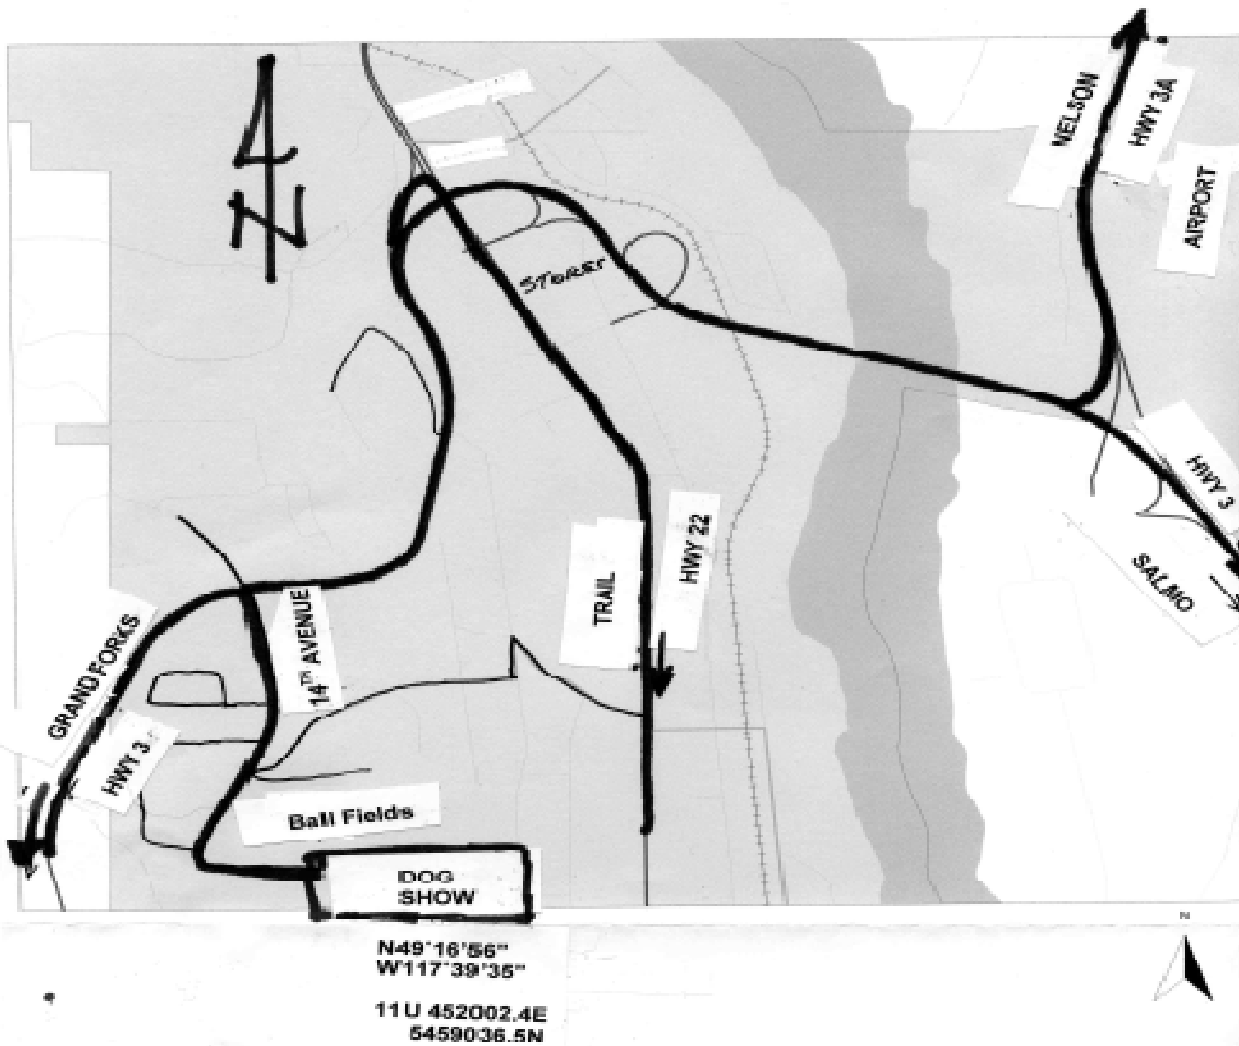

DIRECTIONS TO WKKC 2017 DOG SHOW

The location of the 2017 Dog Show location within Castlegar, at an old school (Kinnaird Park Middle School) on 14th Avenue approximately 1km off Highway 3.

From Salmo (Hwy. 3) follow Hwy. 3 signage to Grand Forks. This will take you across the Columbia River Bridge, then over the overpass in Castlegar. Continue about 1.4km west from the overpass, and turn LEFT on 14th Avenue (first road to the left).

From Nelson (Hwy. 3A), just past the Airport/Selkirk College junction take the exit to the right which will join with Highway 3 from Salmo. Follow the above directions to 14th Avenue.

From Trail (Hwy. 20), travel north past the A&W and follow the signs to Grand Forks, taking the left exit underneath the overpass west onto Hwy. 3. Travel about 1.4km west from the overpass and turn LEFT on 14th Avenue (first road to the left).

From Grand Forks (Hwy. 3), continue about 0.9km east past the “Welcome to Castlegar” sign and turn right onto 14th Avenue at the intersection (just past the start of 70kmh speed zone).

ONCE ON 14TH AVENUE, follow 14th Avenue south for about 1km, where it will curve to the left around playing fields and end at a large parking area and the school. This is the site of the Dog Show.

City of Castlegar