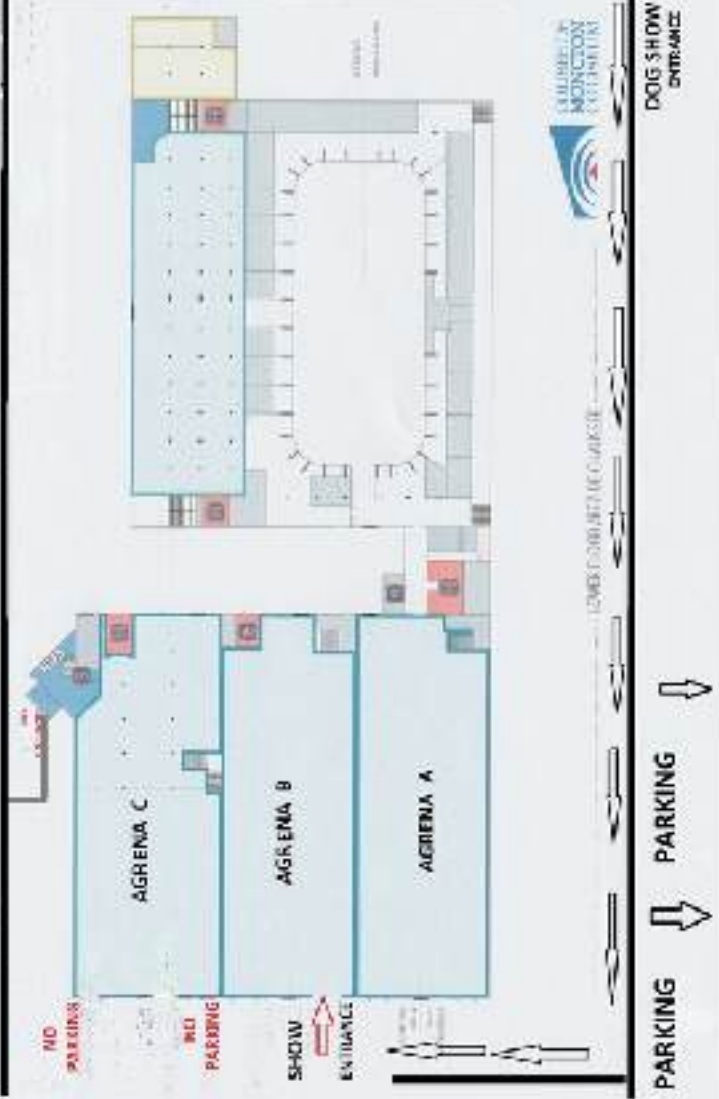

K I L L A M D R

K I L L A M D R

PARKING →

PARKING →

PARKING →

DOG SHOW ENTRANCE →

**JUDGING SCHEDULE
MONCTON KENNEL CLUB
11/9/2024-11/10/2024
Moncton Coliseum & Agrena
377 Killam Dr, Moncton NB**

**MONCTON KENNEL CLUB
Saturday, November 9, 2024
Show: #1**

Ring: 1 Judge: Pamela Bruce

Time: 9:00 am Group 1 - Sporting

3	Spaniel (Am Cocker)	0-1-1-1
1	Spaniel (Eng Cocker)	1-0-0-0
1	Spaniel (Eng Springer)	0-0-1-0
2	Pointer (GSH)	0-0-1-1
15	Retriever (Golden)	2-8-4-1
	1 Alt 1-0	
4	Retriever (Labrador)	1-2-1-0
1	Setter (English)	0-0-1-0
2	Setter (Irish)	0-0-1-1

**29 Dogs, 1 Alt
Group follows last breed**

Time: 10:15 am Group 2 - Hounds

1	Basset Hound	0-0-0-1
4	Whippet	2-1-1-0
2	Beagle	1-0-0-1
19	Dachshund (MLH)	4-8-3-4
	1 Alt 0-1	
	1 Veterans 0-1	
1	Dachshund (MSH)	0-0-0-1
4	Dachshund (SLH)	1-0-2-1
2	Greyhound	0-1-0-1
1	Otterhound	1-0-0-0
8	Rhodesian Ridgeback	3-2-2-1
	1 Alt 1-0	
	1 Veterans 0-1	
2	Saluki	1-0-0-1

**44 Dogs, 2 Alt / 2 Veterans
Group follows last breed**

Ring: 2 Judge: Wendy Schira

Time: 9:00 am Group 3 - Working

1	Alaskan Malamute	0-0-1-0
4	Bernese Mountain Dog	3-0-1-0
3	Bullmastiff	1-0-2-0
1	Doberman Pinscher	0-1-0-0
1	Leonberger	1-0-0-0
	1 Alt 0-1	
	1 Veterans 0-1	
2	Newfoundland	1-0-0-1
2	Portuguese Water Dog	1-0-1-0
1	Rottweiler	0-0-0-1
1	Samoyed	0-1-0-0

**16 Dogs, 1 Alt / 1 Veterans
Group follows last breed**

Time: 10:00 am Group 4 - Terriers

1	Bedlington Terrier	0-1-0-0
1	Border Terrier	0-0-1-0
2	Cairn Terrier	0-2-0-0
2	Dandie Dinmont Terrier	0-0-2-0
2	Fox Terrier (Wire)	0-2-0-0
1	Manchester Terrier	0-1-0-0
3	Parson Russell Terrier	0-1-0-2
1	Schnauzer (Miniature)	0-1-0-0
1	Scottish Terrier	1-0-0-0
1	Welsh Terrier	0-1-0-0
1	Soft-Coated Wheaten	0-1-0-0
2	Bull Terrier (Miniature)	0-1-0-1

18 Dogs

Group follows last breed

Time: 11:00 am Group 6 - Non-Sporting

2	Bulldog	0-2-0-0
3	French Bulldog	1-0-1-1
3	Poodle (Miniature)	2-1-0-0
4	Dalmatian	2-1-1-0
	1 Alt 0-1	
2	Poodle (Standard)	0-1-0-1

14 Dogs, 1 Alt

Group follows last breed

Ring: 3 Judge: Pierrette McLean

Time: 9:00 am Group 5 - Toys

6	Cavalier KC Spaniel	0-2-0-4
1	Chinese Crested	1-0-0-0
1	Coton De Tulear	0-0-0-1
1	English Toy Spaniel	0-0-1-0
4	Italian Greyhound	0-0-2-2
1	Miniature Pinscher	0-0-0-1
2	Papillon	0-0-1-1
2	Pug	1-0-0-1
2	Russkiy Toy	2-0-0-0
3	Toy Fox Terrier	1-1-0-1
1	Toy Manchester Terrier	0-0-1-0
3	Yorkshire Terrier	1-1-0-1

27 Dogs

Group follows last breed

Time: 10:20 am Group 7 - Herding

12	Mini Am. Shepherd	2-2-5-3
1	Mudi	1-0-0-0
4	Shetland Sheepdog	0-2-1-1
1	Swedish Vallhund	0-0-1-0
	1 Veterans 1-0	
2	Welsh Corgi (Cardigan)	0-2-0-0
2	Welsh Corgi (Pembroke)	0-2-0-0
7	Australian Shepherd	0-1-4-2
	1 Veterans 1-0	
2	Belgian Shepherd	1-0-0-1
5	Bouvier Des Flandres	1-0-2-2
1	Collie (Rough)	0-0-0-1
4	German Shepherd	0-3-0-1
1	Norwegian Buhund	0-0-0-1

42 Dogs, 2 Veterans

Group follows last breed

BEST IN SHOW

Ring: 1 Judge: H. Brian Reid

**Time: follows the completion of the final Group in Show #1
Judging Order: BVIS, BAIS, RBIS, BIS, BPIS**

Junior Handling: Ring 3, when available