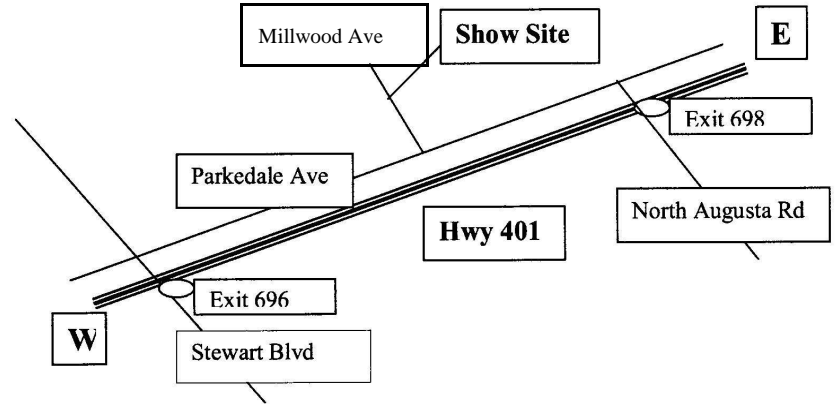

How do I get to the show site?

From the east:

Take Exit 698 off Highway 401, turn left onto Parkedale Avenue, proceed to Millwood Ave., turn right and turn right again on Magedoma Drive immediately behind Canadian Tire