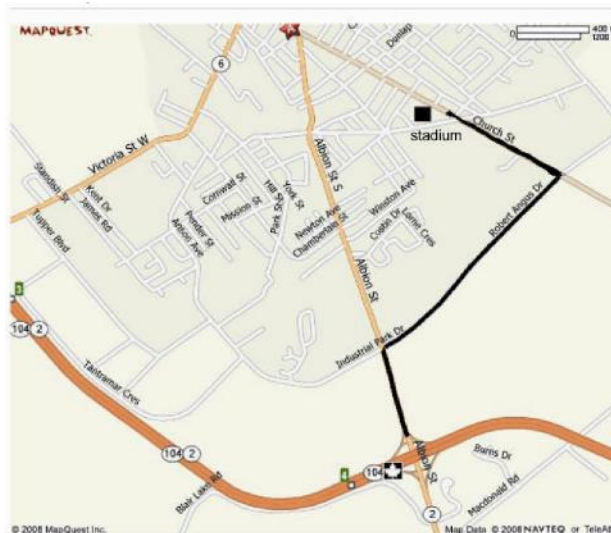

### DIRECTIONS

Take exit 4 to Albion St. Coming from Truro, turn right off the ramp. From NB turn left off the ramp. At the second set of lights, turn right onto Robert Angus Drive. At the four way stop turn left onto Church St. Proceed until you see the stadium on your left.