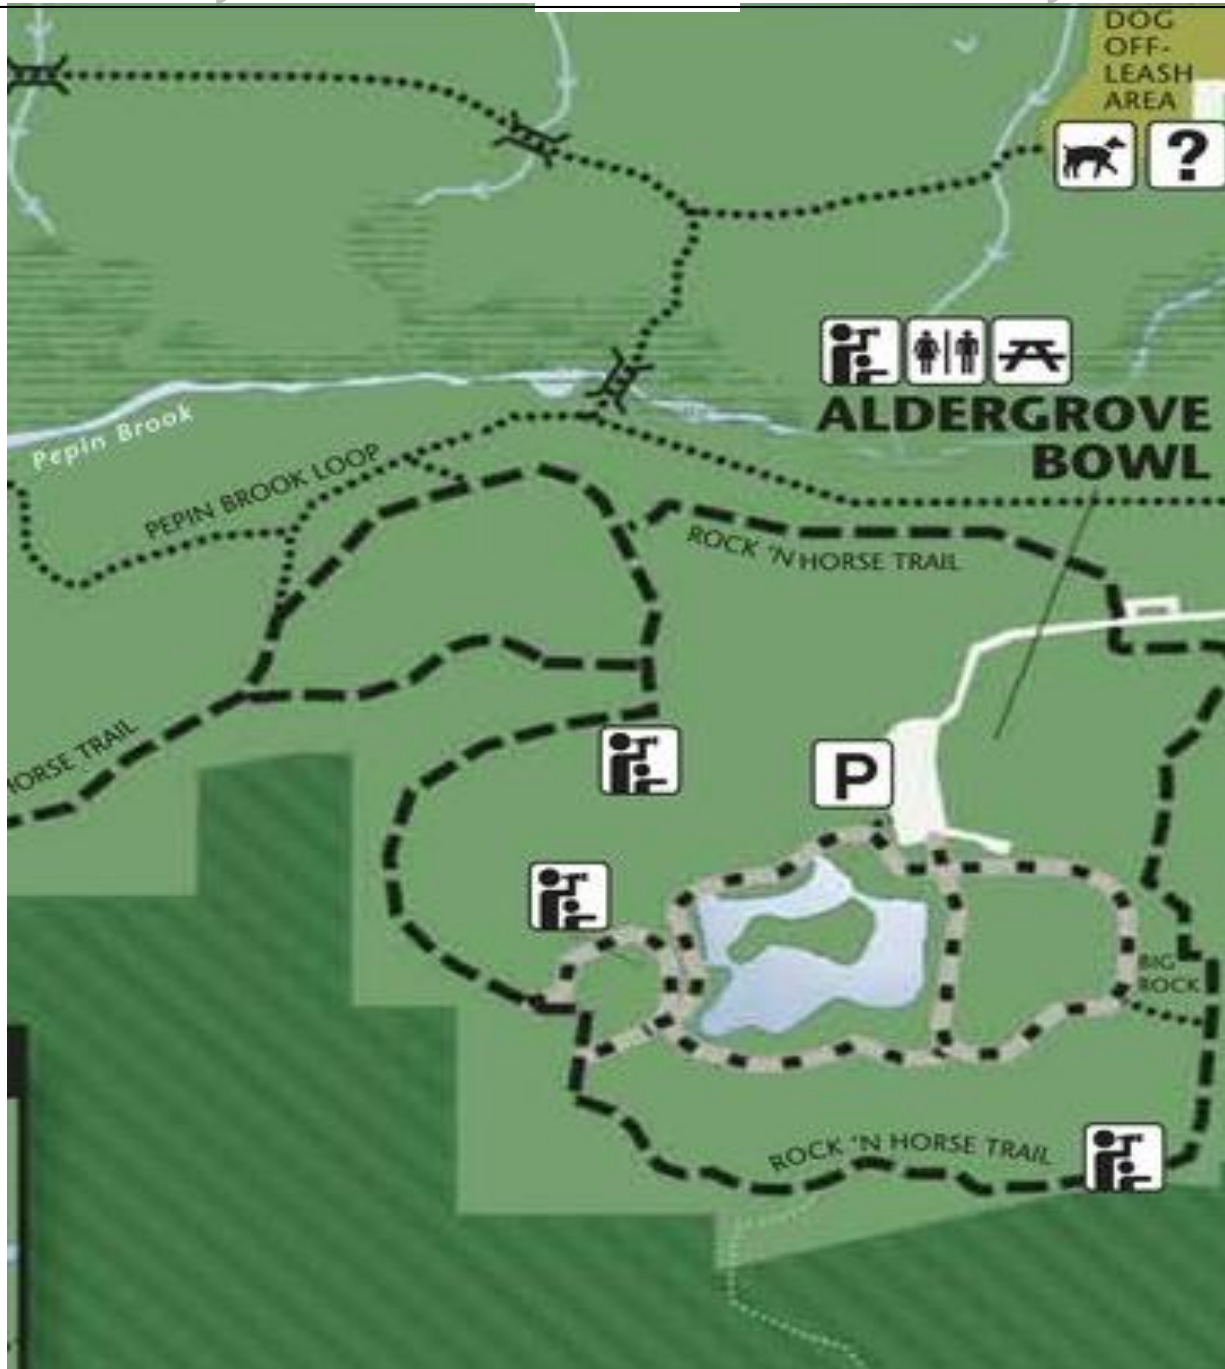

Saluki Celebration

Judging Schedule

Pacific Saluki Club of British Columbia

Saluki Club of Canada

SUNDAY JULY 14 2019

Aldergrove Lake Regional Park 27240 – 8th Ave., Langley, BC

Show Grounds – Aldergrove Bowl Entrance: 501 Lefeuvre Rd., Aldergrove, BC

- 1 Bred by Exhibitor Competition
- 1 Brace

12:00 Lunch

Pacific Saluki Club of BC

Judges

Regular Classes: **AKE CRONANDER** Sweden
Junior Handling: **LESLEY BRABYN** California

264th St.

North
8th Ave

Lefevre Rd.

264th St.

0 Ave.

South

Directions From Hwy #1 or USA Border:

Take 264th St, (South from Hwy #1 or north from USA) to 8th Ave. Turn east onto 8th. Continue travelling east on 8th past the main entrance. Turn Right on Lefevre Rd. Turn right into the park at Aldergrove Bowl entrance.