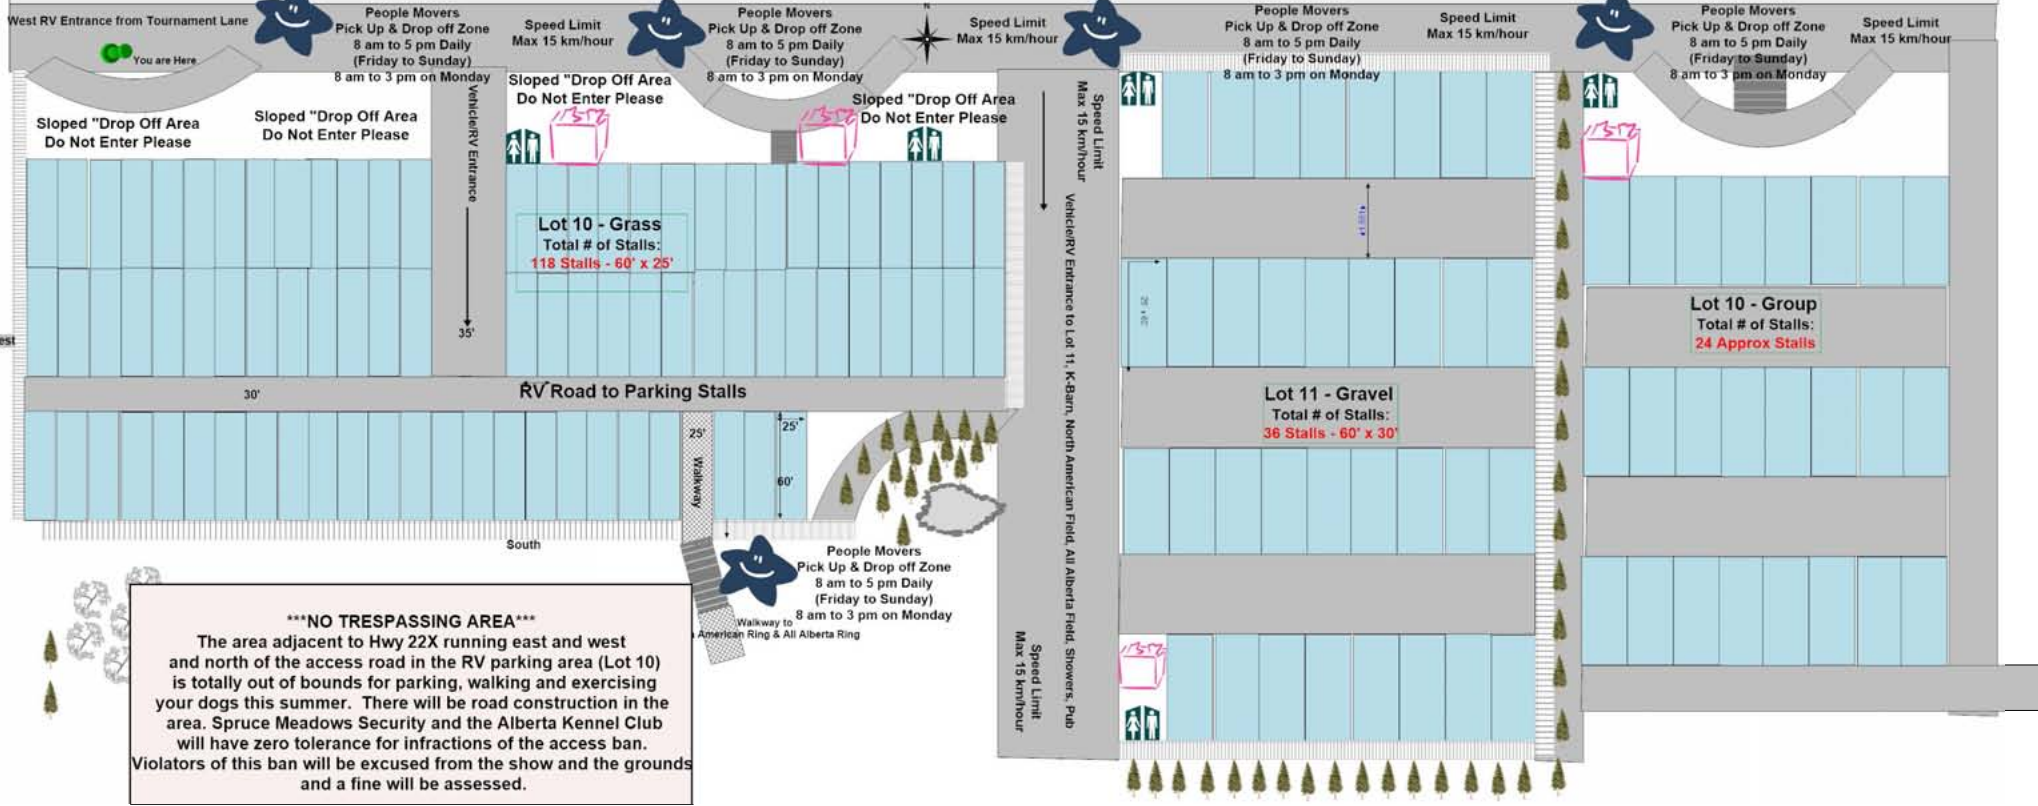

*****NO TRESPASSING AREA*****
 The area adjacent to Hwy 22X running east and west and north of the access road in the RV parking area (Lot 10) is totally out of bounds for parking, walking and exercising your dogs this summer. There will be road construction in the area. Spruce Meadows Security and the Alberta Kennel Club will have zero tolerance for infractions of the access ban. Violators of this ban will be excused from the show and the grounds and a fine will be assessed.

Tournament Lane

Entrance from Rocky Mountain Ring

Agility Trailer
Access to Power

North West
All Alberta Field
Entrance

No Benching

Ring 17
100' x 100'
Agility

Ring 18
100' x 100'
Agility

140 x 40 tent
Obedience & Rally
Ring 15 & 16

20' x 20'
Unreserved Rally &
Obedience Come &
Go
Sides Needed

20 x 10

#36 #37
15 x 10 15 x 10
#38 #39
15 x 10 15 x 10
#40 #41
15 x 10 15 x 10
#42 #43
15 x 10 15 x 10

#45 #46
15 x 10 15 x 10
#47 #48
15 x 10 15 x 10
#49 #50
15 x 10 15 x 10
#51 #52
15 x 10 15 x 10

#23 #24 #25 #26 #27 #28 #29 #30 #31
15 x 10 15 x 10 15 x 10 15 x 10 15 x 10 15 x 10 15 x 10 15 x 10 15 x 10

#1 #2 #3 #4 #5 #6 #7 #8 #9 #10 #11 #12 #13 #14 #15 #16 #17
15 x 10 15 x 10 15 x 10 15 x 10 15 x 10 15 x 10 15 x 10 15 x 10 15 x 10 15 x 10 15 x 10 15 x 10 15 x 10 15 x 10 15 x 10 15 x 10