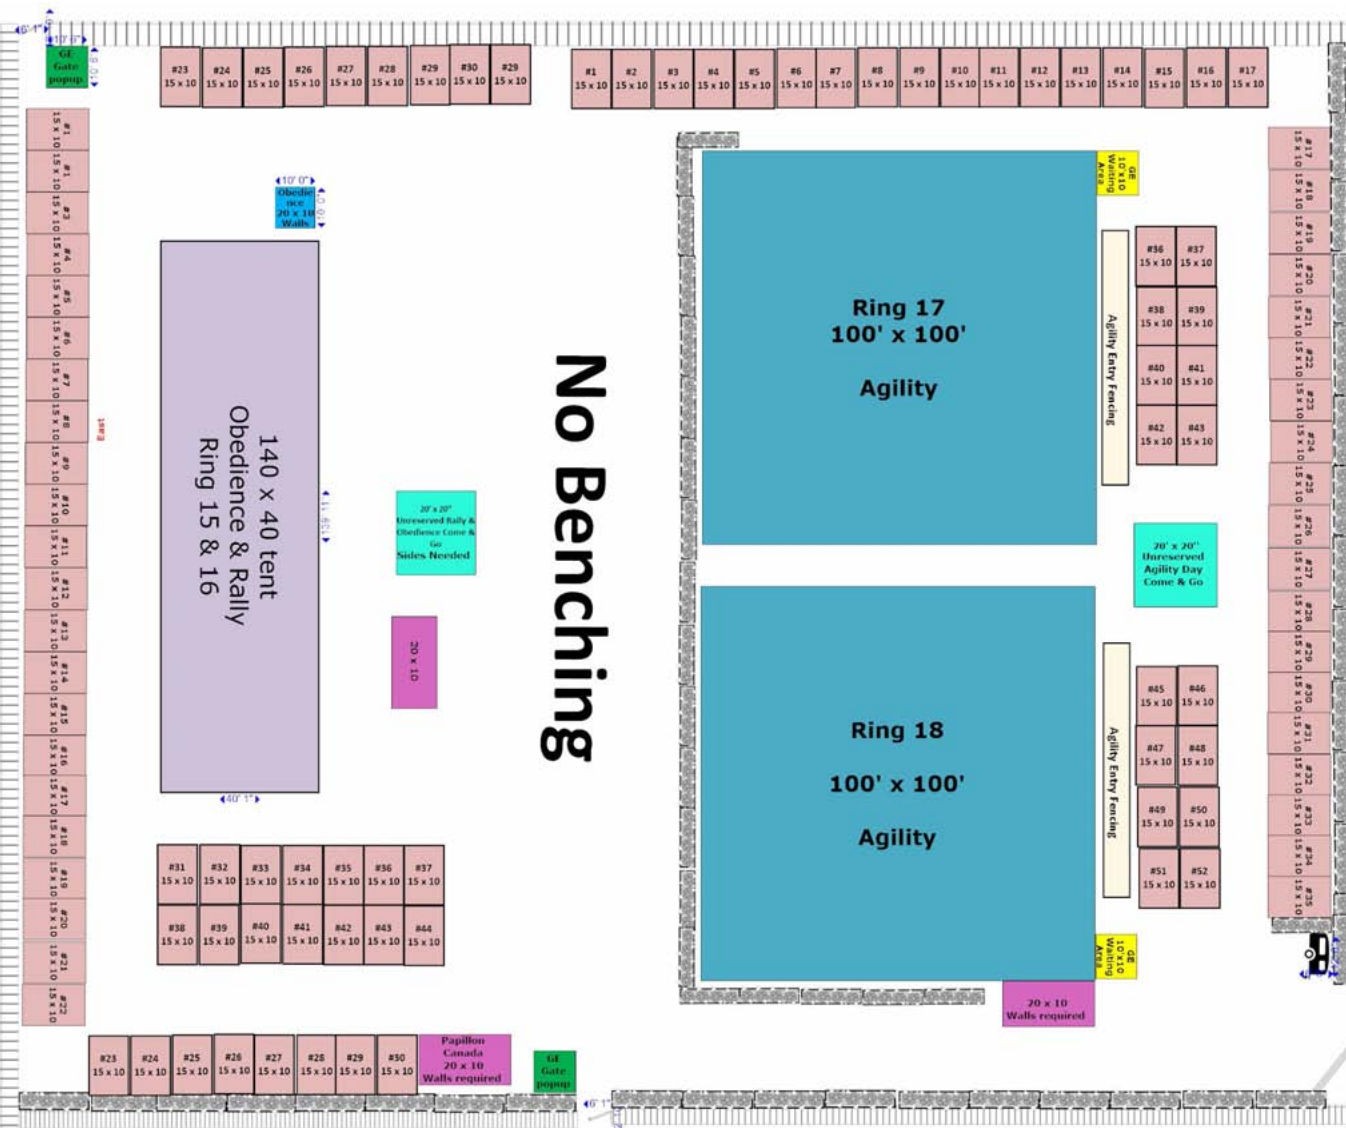

Agility Trailer
Access to Power

North West
All Alberta Field
Entrance