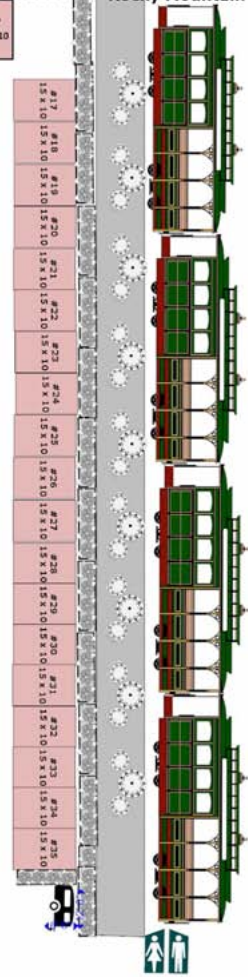

Tournament Lane

Entrance from Rocky Mountain Ring