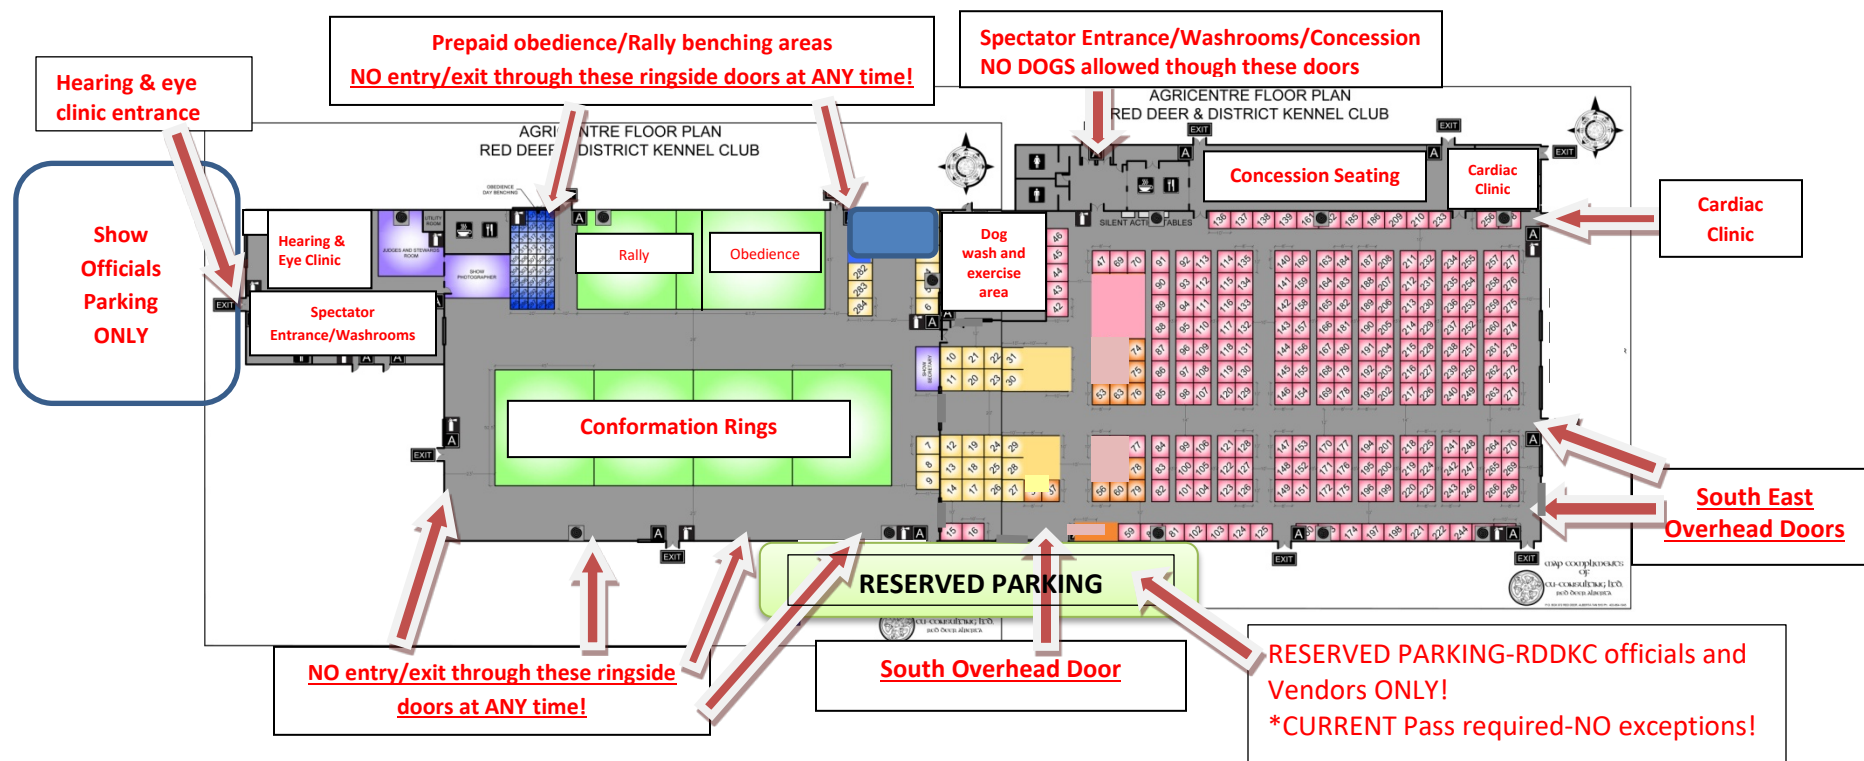

REMEMBER TO TURN BACK YOUR CLOCKS BEFORE YOU GO TO BED ON SATURDAY NOVEMBER 4th!!!!

Daylight Savings is Sunday November 5th!!!

Times for setup entry on Thursday afternoon: 12 pm – South overhead door: Vendors
 2 pm – South-East overhead doors: Large (4-6 + spaces) reserved setups
 4 pm – South East overhead doors: All other benching (reserved & non reserved)

If you enter the building and set up/save spaces prior to these times, you will be removed. Anyone verbally abusing show volunteers will be immediately removed from the show premises.

The large overhead doors will only be opened as needed, starting at the above times on Thursday for setup, until approximately 5 pm. They will then be locked and not opened again until after completion of Best In Show Sunday afternoon.