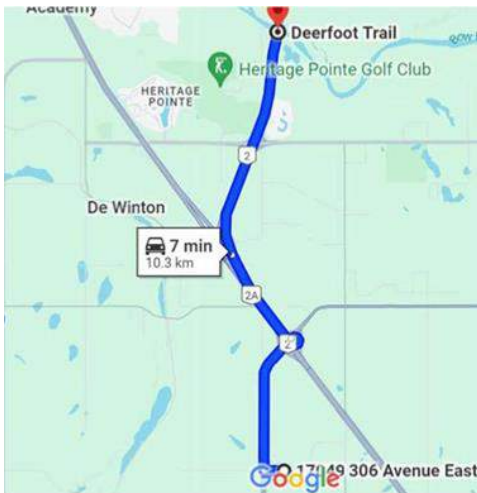

THE FOOTHILLS COUNTY COUNCIL REQUESTS THAT EXHIBITORS APPROACH AND ENTER THE OKOTOKS AGRICULTURAL SOCIETY GROUNDS WITH THE FOLLOWING INSTRUCTIONS:

(Map images provided)

1. ARRIVING AT THE OKOTOKS AGRICULTURAL SOCIETY GROUNDS FROM THE NORTH

WHEN APPROACHING FROM THE NORTH
USING RIGHT-HAND TURNS OFF HIGHWAYS

1. Heading South on AB-2 S (PAST EXIT 222) (3.7 KM)
2. Turn right onto 306 Ave E (right turn lane onto 306 Ave E) (2.0 KM)
3. Turn left into Okotoks Agricultural Society Grounds

2. LEAVING THE OKOTOKS AGRICULTURAL SOCIETY GROUNDS TO THE NORTH

1. Head west on 306 Ave E toward 17 St E (400 m)
2. Turn right onto AB-2A N (2.8 KM)
3. Use any lane to merge onto AB-2 N/AB-2A N via the ramp to AB-2A N/Calgary (2.5 KM)
4. Keep right to continue on Deerfoot Trail / AB-2 N, follow signs for Trans-Canada Hwy E / AB-1 E (4.6 KM)

4. LEAVING THE OKOTOKS AGRICULTURAL SOCIETY GROUNDS TO THE SOUTH

1. Head west on 306 Ave E toward 17 St E (400 m)
2. Turn right onto AB-2A N (2.3 KM)
3. Use the right lane to merge onto AB-2 S via the ramp to Fort Macleod (28.1 KM)