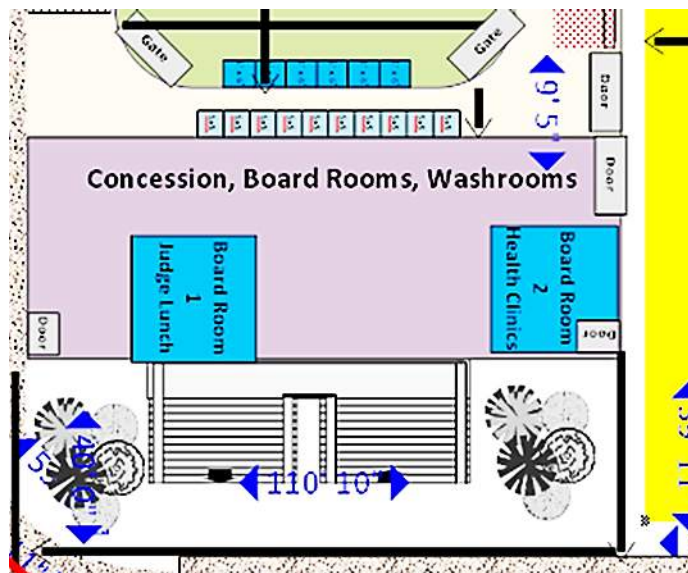

Information & Registration form will be posted on Canuck Dogs and the DogShow.ca

ACCESS TO HEALTH CLINICS IN
BOARDROOM #2 through this door

OFA Eye Certification

Dr. Brian Skorobohach DVM, DACVO

Friday, August 2, 2024