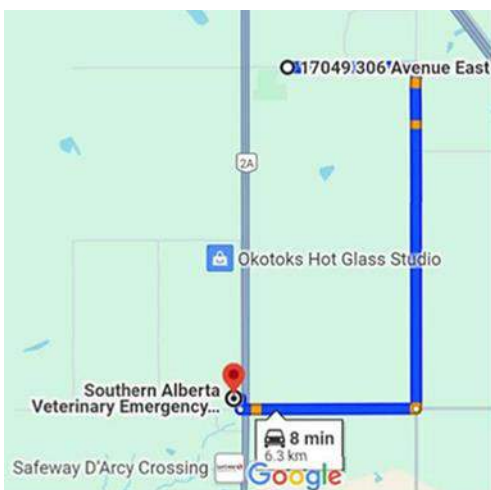

2. LEAVING THE OKOTOKS AGRICULTURAL SOCIETY GROUNDS TO THE NORTH

1. Head west on 306 Ave E toward 17 St E (400 m)
2. Turn right onto AB-2A N (2.8 KM)
3. Use any lane to merge onto AB-2 N/AB-2A N via the ramp to AB-2A N/Calgary (2.5 KM)
4. Keep right to continue on Deerfoot Trail / AB-2 N, follow signs for Trans-Canada Hwy E / AB-1 E (4.6 KM)

3. ARRIVING AT THE OKOTOKS AGRICULTURAL SOCIETY GROUNDS FROM THE SOUTH

WHEN APPROACHING FROM THE SOUTH,
USING RIGHT-HAND TURNS off HIGHWAYS

1. Heading North on AB-2 N
2. Take EXIT 209 toward Diamond Valley / Aldersyde / High River (700 m)
3. Use the left lane to take the AB-7 W ramp to Okotoks (170 m)
4. Turn left onto AB-7 W (1.0 KM)
5. Use right lane to turn onto Hwy 7 E / AB-2a N / AB-7 W (signs for Okotoks / Black Diamond / Turner Valley) (5.9 KM)
6. Turn right onto AB -2a N (8.5 KM)
7. Turn right onto 306 Ave E (350 m)
8. Turn right into Okotoks Agriculture Society Grounds

4. LEAVING THE OKOTOKS AGRICULTURAL SOCIETY GROUNDS TO THE SOUTH

1. Head west on 306 Ave E toward 17 St E (400 m)
2. Turn right onto AB-2A N (2.3 KM)
3. Use the right lane to merge onto AB-2 S via the ramp to Fort Macleod (28.1 KM)

5. DIRECTIONS TO THE S.A.V.E. ANIMAL CLINIC

CROSSING HWY 2A AT A CONTROLLED INTERSECTION

1. Leaving the OAS Grounds, turn right onto 306 Ave E
2. Turn right onto 32 St E / Range Road 293
3. Turn right onto 338 Ave E / Township Rd 210
4. Cross Hwy 2A at lights and make first right turn towards S.A.V.E (6.3km)