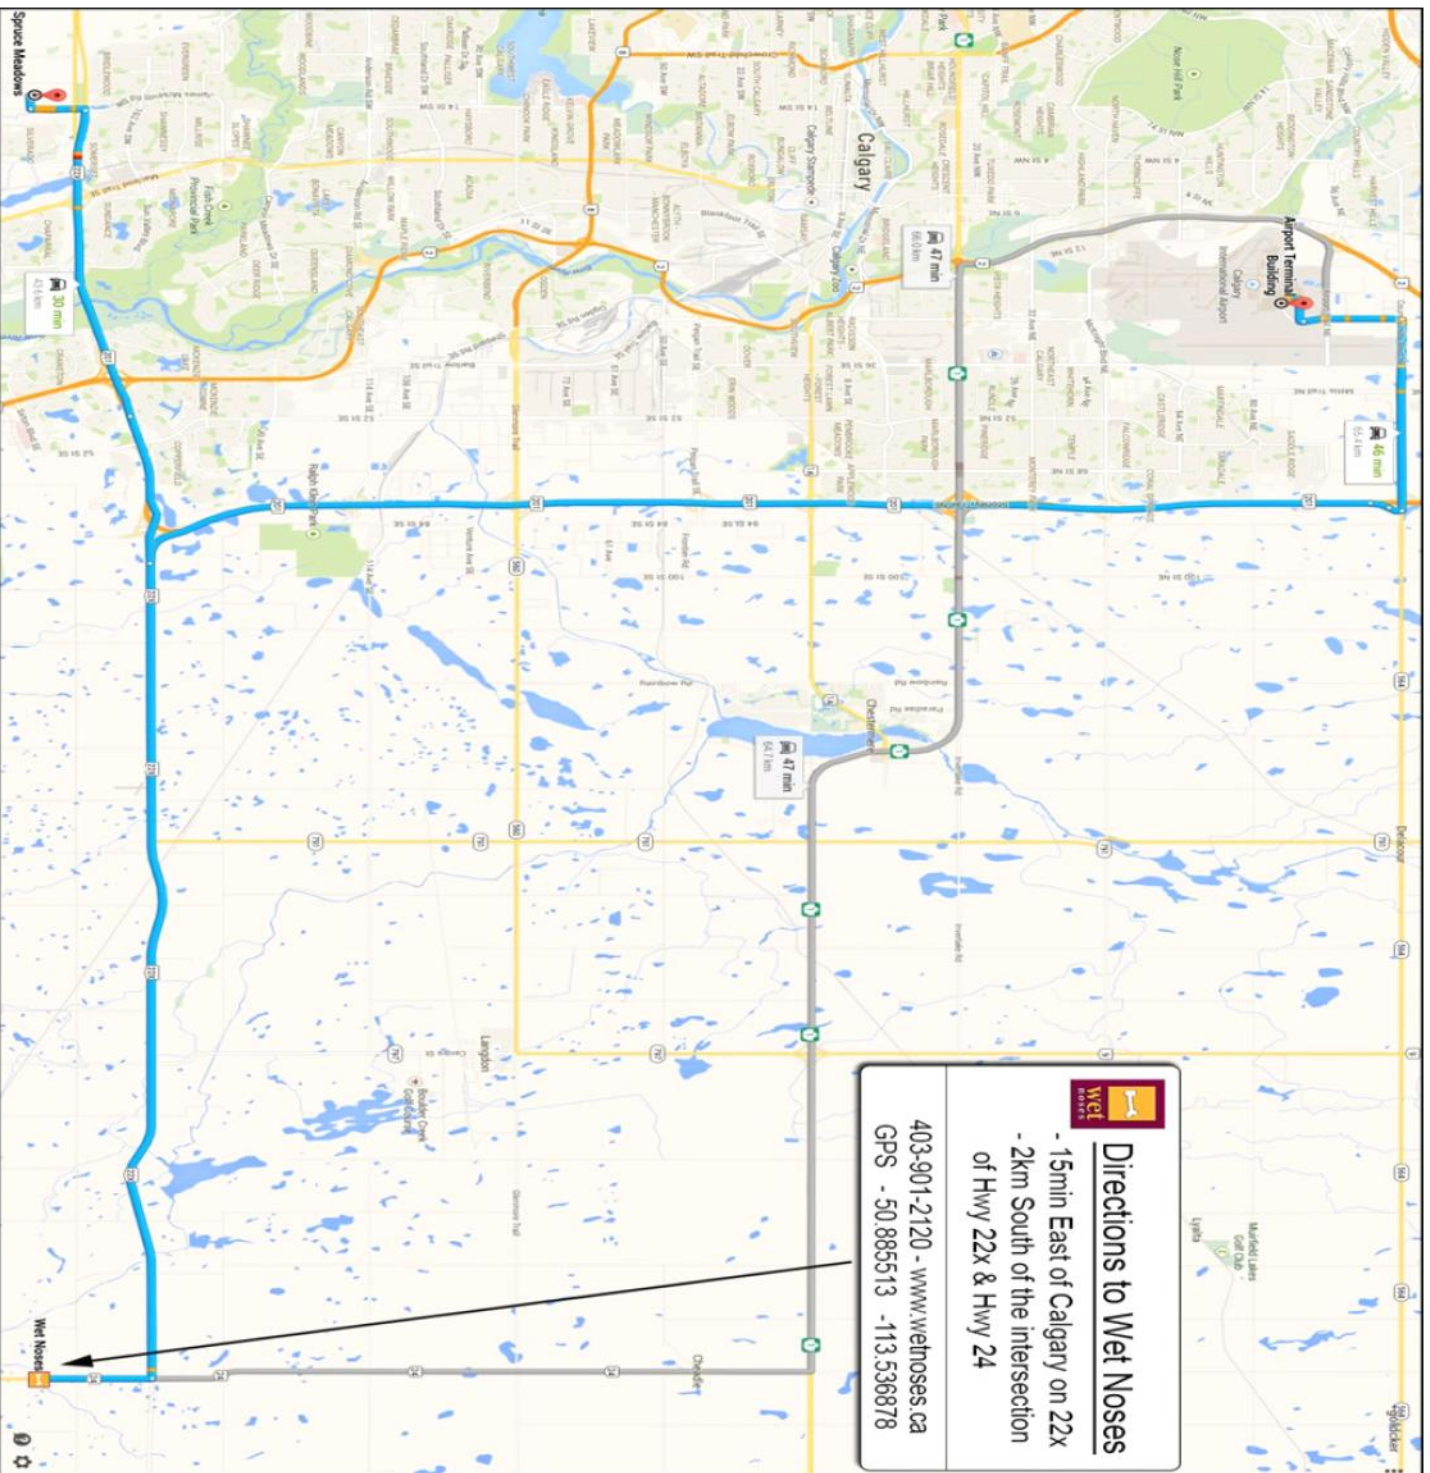

JUDGING SCHEDULE - Rocky Mountain Working Herding Club of Alberta

Conformation - Saturday, July 12, 2025

Veterans is an official class - Veterans Dog will immediately follow Winners Male and Veterans Bitch will immediately follow Winners Bitch.
The winners of both Veterans Dog and Veterans Bitch will return for Best of Breed judging.

Ring 1   Group 3 (Working Dogs)   Ronald Mahon

9:00 a.m.

5	Boxer	4-0-0-1
1	Bullmastiff	0-0-1-0
5	Great Dane	1-2-0-2
	3 Baby Puppy	1-2
7	Doberman Pinscher	0-1-1-4
	1 Veteran	0-1
	5 Baby Puppy	2-3
8	Rottweiler	1-1-3-2
	1 Veteran	0-1
	5 Baby Puppy	3-2
1	Saint Bernard	0-0-1-0
1	Schnauzer (Giant)	0-0-1-0
2	Alaskan Malamute	1-1-0-0
14	Bernese Mountain Dog	2-5-3-3
	1 Veteran	0-1
	1 Baby Puppy	1-0
1	Portuguese Water Dog	0-0-0-1
	1 Baby Puppy	1-0
2	Samoyed	1-0-0-1

47 Dogs, 15 Baby Puppy

*** Group Judging To Follow Last Breed ***

Ring 2   Group 7 (Herding Dogs)   Terry Carter

9:45 a.m.

3	Mudi	1-2-0-0
1	Welsh Corgi (Cardigan)	1-0-0-0
1	Welsh Corgi (Pembroke)	1-0-0-0
3	Australian Kelpie	0-3-0-0
4	Australian Shepherd	1-0-1-2
2	Border Collie	1-0-1-0

3	Belgian Shepherd Dog	1-1-0-0
	1 Veteran	1-0
3	German Shepherd Dog	1-0-2-0
4	Bouvier des Flandres	0-2-0-2
1	Collie (Rough)	0-0-0-1
2	Collie (Smooth)	1-0-0-1
15	Shetland Sheepdog	4-4-5-2
	1 Baby Puppy	0-1
5	Finnish Lapphund	3-0-1-1

47 Dogs, 1 Baby Puppy

*** Group Judging To Follow Last Breed ***

Ring 1 - BEST IN SPECIALTY SHOW - Judge Ronald Mahon

**Order of Judging: Best Baby in Specialty Show, Best Veteran in Specialty Show,
Best in Specialty Show and Best Puppy in Specialty Show**

Summary

Group 3 (Working Dogs) 47 Dogs, 15 Baby Puppy
Group 7 (Herding Dogs) 47 Dogs, 1 Baby Puppy
Total 94 Dogs, 16 Baby Puppy

Judging Location:

TBL

TBL/RMP

RMP

RMP/GND

GND