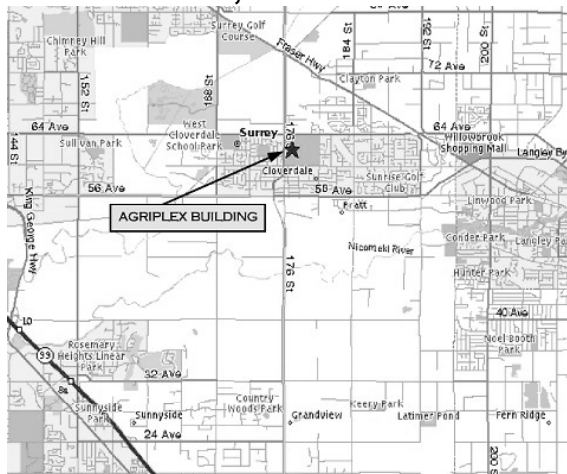

Judging Schedule

Collie Club of BC Specialty Championship Show & Sweepstakes

Saturday, November 23, 2013

**Indoors
Cloverdale Agriplex
62nd Avenue & 176 St
Cloverdale, British Columbia**

DIRECTIONS TO THE SHOW SITE

From the South: Take Hwy 15 (Pacific Highway) North to 62nd Avenue. Turn Right

From the West: Take Highway 1 to 176th Street turnoff (Exit #53). Go south on 176th to 62nd Avenue. Turn left.

From the East: Take Highway 1 to 176th Street turnoff (Exit #53). Go south to 62nd Avenue. Turn Left