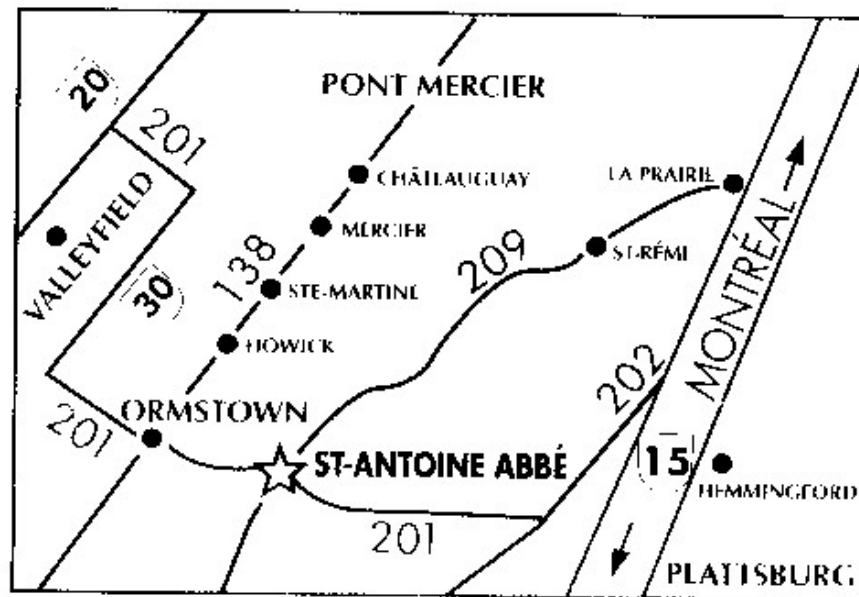

Chateauguay Valley Kennel Club

Conformation - Monday, July 06, 2026

Ring 1

Group 1 Sporting Dogs S Patricia Cummins

9:15 a.m.

6	Retriever (Golden)	0-2-2-2
1	Retriever (Lab)	1-0-0-0
	1 Baby Puppy	0-1
1	Spaniel (Am Cocker)	0-1-0-0
3	Spaniel (English Cocker)	0-2-0-1
4	Spaniel (English Springer)	2-2-0-0

15 Dogs, 1 Baby Puppy

*** Group Judging To Follow Last Breed ***

Ring 1

Group 2 Hounds S Patricia Cummins

10:00 a.m.

1	Basset Hound	0-0-1-0
3	Whippet	0-2-0-1
2	Dachshund (MWH)	0-0-2-0
1	Dachshund (SLH)	0-0-1-0
1	Afghan Hound	0-0-0-1
1	Irish Wolfhound	0-0-0-1
1	Otterhound	0-0-0-1
2	Saluki	0-1-0-1

12 Dogs

*** Group Judging To Follow Last Breed ***

Ring 1

Group 6 Non-Sporting Dogs S Patricia Cummins

10:45 a.m.

1	Keeshond	0-1-0-0
1	Am Eskimo (St)	0-0-1-0
4	French Bulldog	0-0-3-1
2	Poodle (Miniature)	0-0-2-0
	2 Baby Puppy	0-2
1	Shiba Inu	0-0-0-1
2	Poodle (Standard)	0-1-0-1

11 Dogs, 2 Baby Puppy

*** Group Judging To Follow Last Breed ***

Ring 1

Group 4 Terriers S Patricia Cummins

11:30 a.m.

2	American Hairless Terrier	0-1-1-0
4	Border Terrier	0-2-1-1
1	Cairn Terrier	0-1-0-0
1	Lakeland Terrier	0-0-0-1
2	Manchester Terrier	0-0-2-0
1	Schnauzer (Miniature)	0-1-0-0

11 Dogs

*** Group Judging To Follow Last Breed ***

Ring 2

Group 7 Herding Dogs Joe Deleo

9:50 a.m.

1	Finnish Lapphund	0-0-0-1
1	Australian Cattle Dog	0-0-0-1
4	Australian Shepherd	0-2-0-2
	1 Baby Puppy	1-0
1	Briard	1-0-0-0
2	German Shepherd Dog	0-0-1-1
1	Mini American Shepherd	0-0-1-0
3	Shetland Sheepdog	0-3-0-0
3	Welsh Corgi (Pembroke)	0-2-0-1
	1 Baby Puppy	1-0

16 Dogs, 2 Baby Puppy

*** Group Judging To Follow Last Breed ***

Ring 3

Group 5 Toys Patricia Lanctot

9:00 a.m.

4	Chihuahua (Long-Coat)	1-3-0-0
1	Pomeranian	1-0-0-0
2	Toy Manchester Terrier	0-0-0-2
3	Yorkshire Terrier	1-2-0-0
5	Cavalier King Charles Sp.	2-1-2-0

15 Dogs

*** Group Judging To Follow Last Breed ***

Ring 3

Group 3 Working Dogs Patricia Lanctot

10:00 a.m.

1	Portuguese Water Dog	0-0-1-0
1	Akita	0-1-0-0
1	Doberman Pinscher	0-0-1-0
1	Great Pyrenees	0-0-1-0
2	Leonberger	2-0-0-0
1	Rottweiler	0-0-1-0
3	Samoyed	0-2-1-0
	1 Baby Puppy	0-1
9	Siberian Husky	3-1-2-3
	1 Baby Puppy	0-1

19 Dogs, 2 Baby Puppy

*** Group Judging To Follow Last Breed ***

SPÉCIALES GÉNÉRALES GENERAL SPECIALS

Suivra le dernier groupe /
Follows last Group

Juge / Judge: Patricia Cummins

Summary

Group 1 Sporting Dogs
15 Dogs, 1 Baby Puppy

Group 2 Hounds
12 Dogs

Group 3 Working Dogs
19 Dogs, 2 Baby Puppy

Group 4 Terriers
11 Dogs

Group 5 Toys
15 Dogs

Group 6 Non-Sporting Dogs
11 Dogs, 2 Baby Puppy

Group 7 Herding Dogs
16 Dogs, 2 Baby Puppy

Total
99 Dogs, 7 Baby Puppy

LIMITED BREED SHOW

Ring 1

Group 3 Working Dogs S Patricia Cummins

9:00 a.m.

3	Samoyed	0-2-1-0

Ring 2

Group 3 Working Dogs Joe Deleo

9:00 a.m.

1	Portuguese Water Dog	0-0-1-0
1	Doberman Pinscher	0-0-1-0
1	Great Pyrenees	0-0-1-0
1	Rottweiler	0-0-1-0
9	Siberian Husky	2-1-2-4

Total: 16 Dogs

*** Group Judging To Follow Last Breed ***

ENVIRON 50 KM DU PONT MERCIER