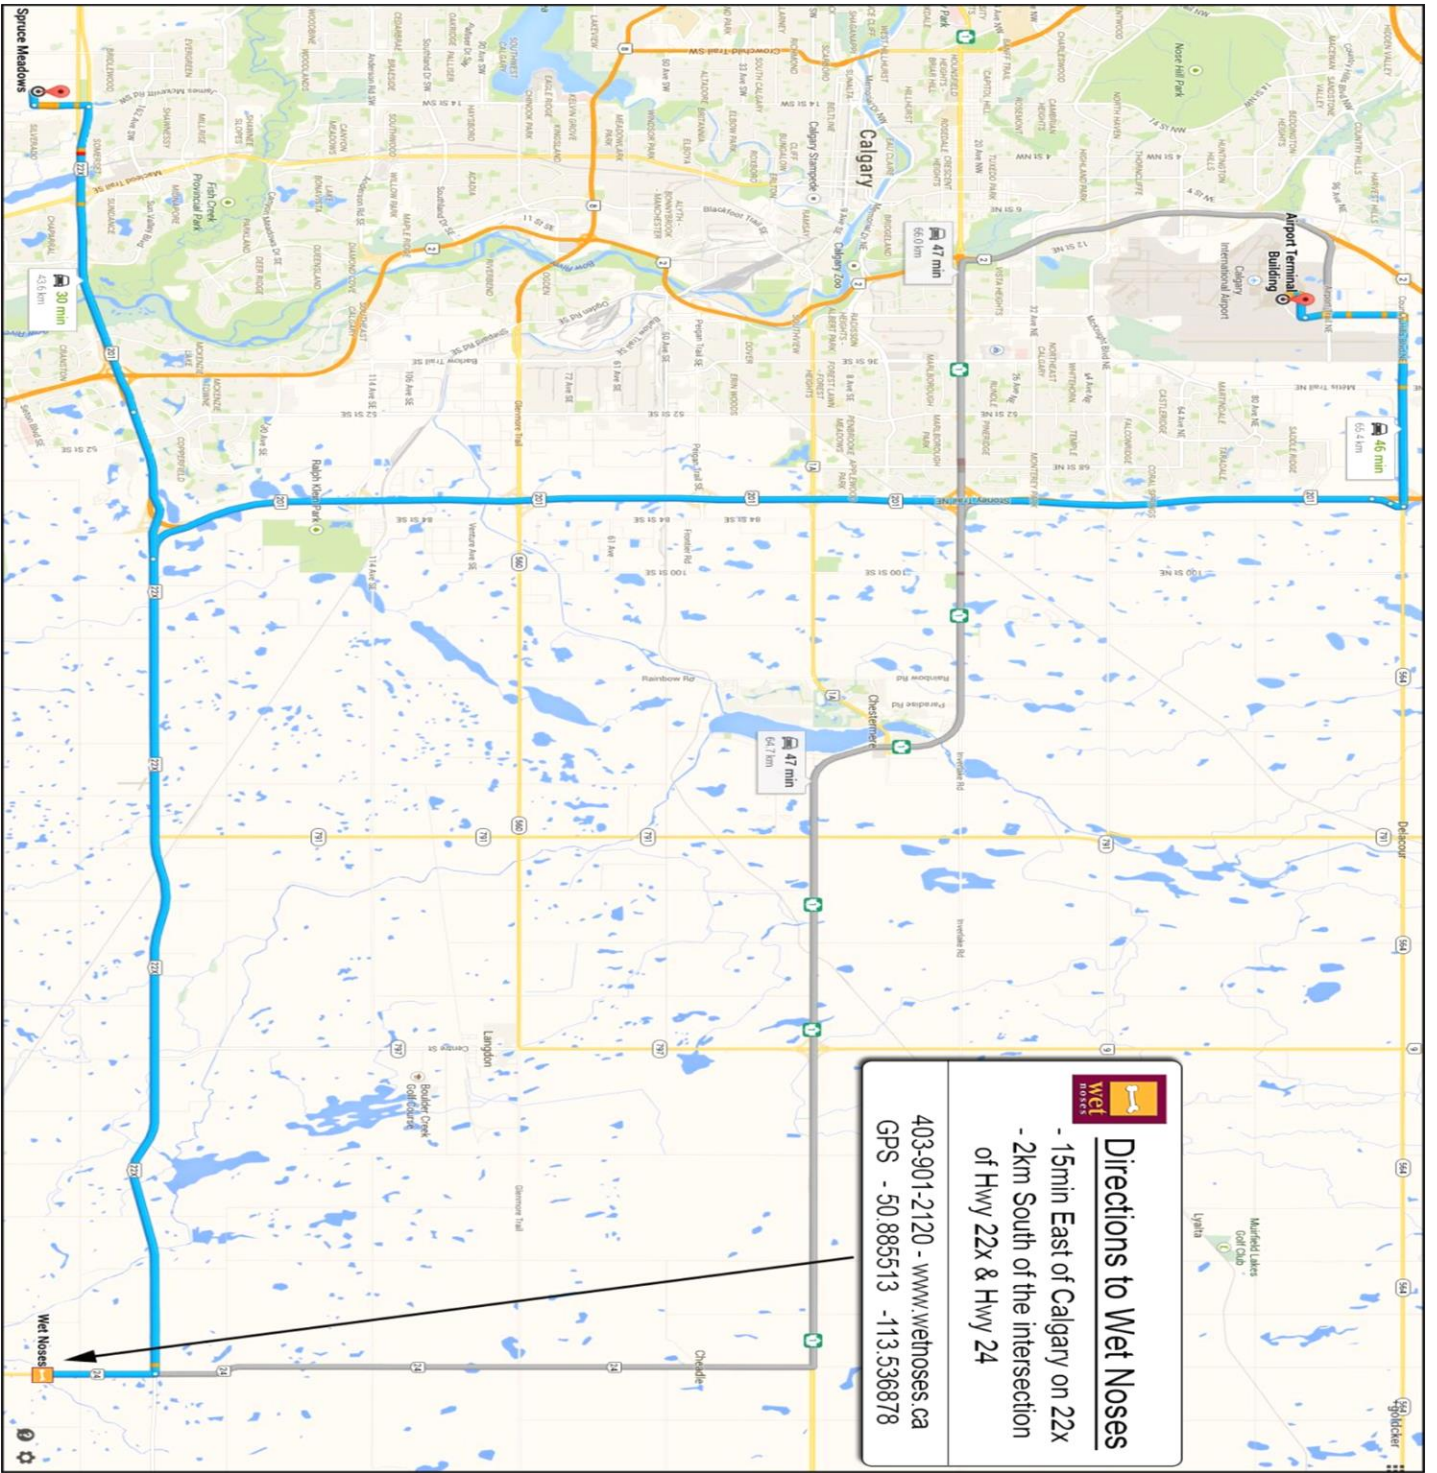

Location & Facility

Go to www.wetnoses.ca and click on CONTACT for map and directions. Look for the large Wet Noses Sign visible in the driveway from highway 24 just before the canal bridge. Wet Noses is a 50-acre K9 Exclusive Facility. Dog Treats and Food will be available in the store. Dehydrated and RAW in stock.

Please clean up your benching area and dispose of your garbage in the dumpster located near the Porta-Potty.

Ring Rental Time

Ring Rental Time is available on Wednesday, July 13th from 6:00 pm – 8:00 pm. \$10.00 for 10 minutes.

Concession

A Food Truck will be at the trial site on Friday, July 15th – Sunday, July 17th.

General

There will be no off-leash activity allowed on the premises except in designated areas **after** trial hours. Dogs must be under control. Picking up after your dog and yourself is your responsibility - there is zero tolerance for waste left behind.

Thank you for entering our trials!!! We appreciate you abiding by ALL of these instructions. We wish to have a fun and enjoyable event for ALL!

Wet Nose MOSES

Directions to Wet Noses

- 15min East of Calgary on 22x
- 2km South of the intersection of Hwy 22x & Hwy 24