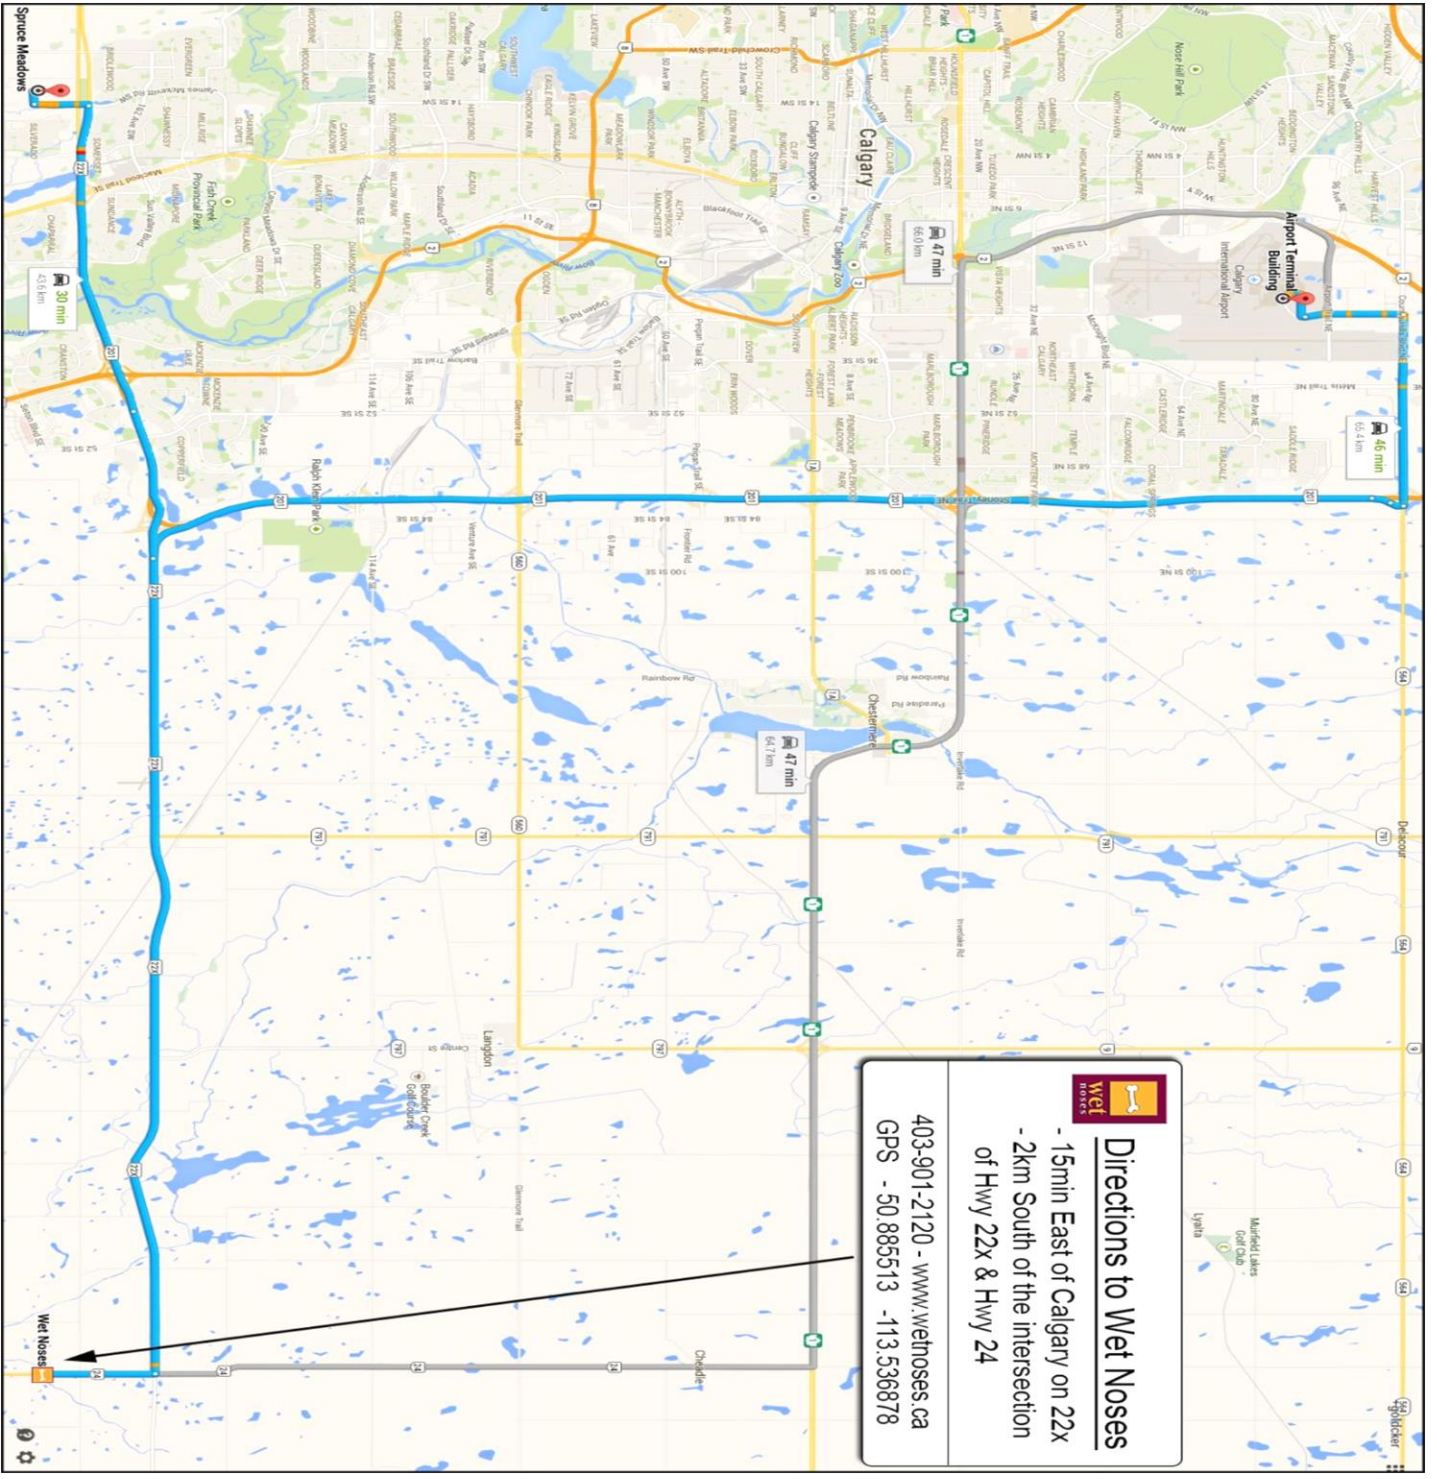

Location

Go to www.wetnoses.ca and click on CONTACT for map and directions. Along with the large Wet Noses Sign visible in the driveway from highway 24, there is a 25-foot Canadian Flag as well as a Wet Noses flag just before the canal bridge.

Facility

Wet Noses is a 50-acre K9 Exclusive Facility. Free Wifi is available On Site. Password: runclean
Dog Treats and Food will be available in the store. Dehydrated and RAW in stock.

Camping

Camping is in a separate field from the conformation area and will be open from 3:00 pm onwards on Friday, July 16th. When you arrive at Wet Noses, the camping area is on your right hand side in a field north of the conformation rings – please drive slowly as our Obedience / Rally trials will be in progress and Obedience / Rally campers may still be in the camping area. Please wait at the gate to the camping area and one of the club members or volunteers will check you in.

Food

There is a Food Truck arranged for the show called “Meraki Cuisine”.

Wet Nose

Directions to Wet Noses

- 15min East of Calgary on 22x
- 2km South of the intersection of Hwy 22x & Hwy 24

403-901-2120 - www.wetnoses.ca
 GPS - 50.885513 - 113.536878