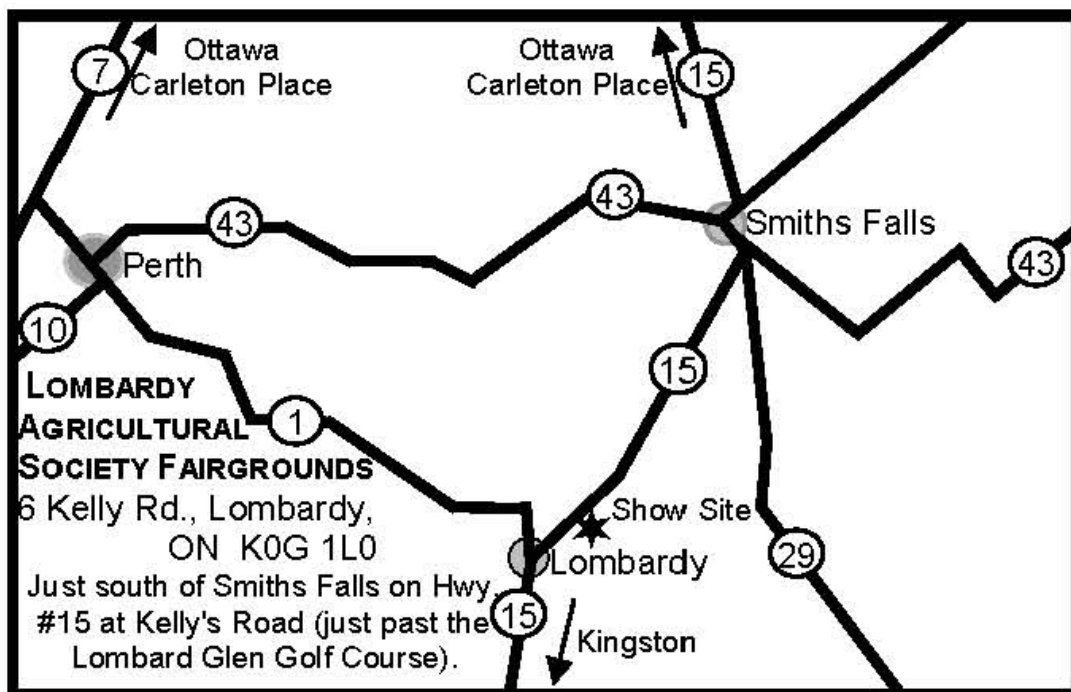

EXHIBITORS PLEASE NOTE

Absolutely NO ACCESS before Noon - Sunday, July 21, 2013.