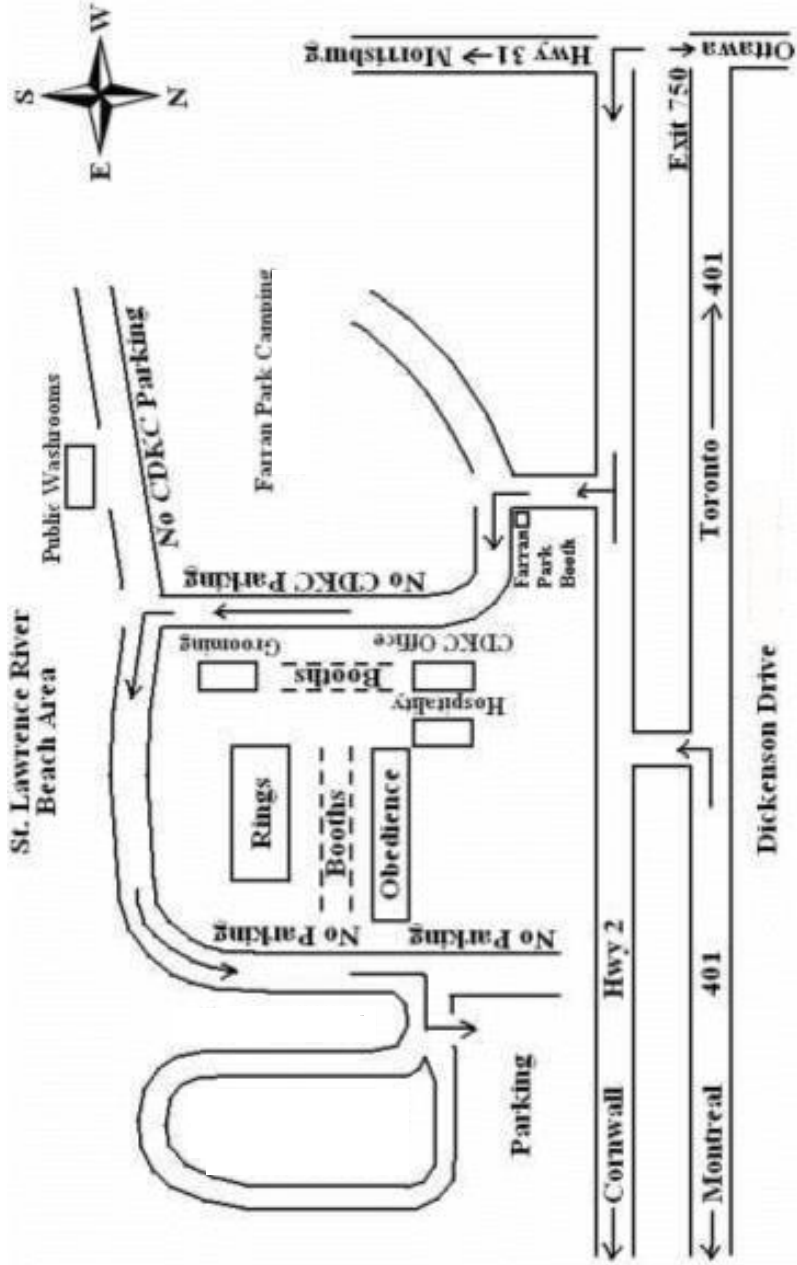

Total: 11 dogs, 1 Ex

**TRIAL #4 - RING 5**

**SUNDAY, SEPTEMBER 3, 2017**

**FOLLOWS TRIAL #3**

**GINA LOFFREDO**

- 2 Utility B: 1402, 1403
- 3 Novice B: 1001, 1002, 1003
- 1 Novice A: 900

Total: 6 dogs

EXIT 770