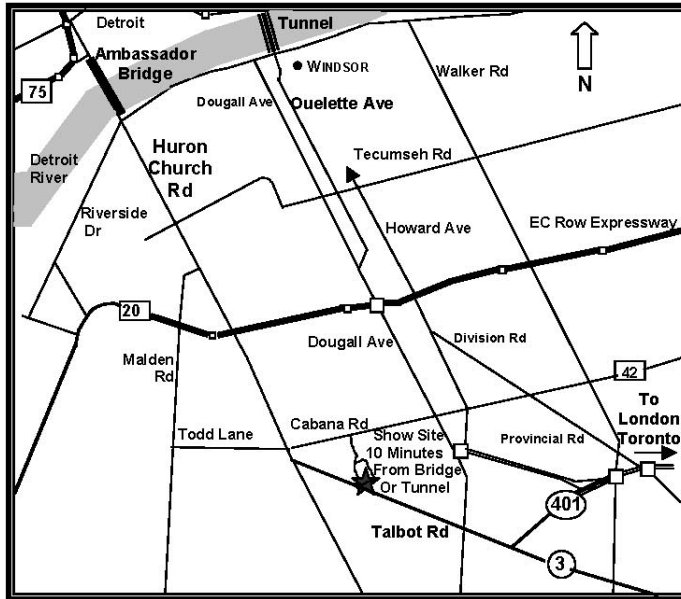

WINDSOR ALL BREED T & T CLUB Judging Schedule Saturday & Sunday March 19, 20, 2011

St. Clair College of Applied Arts & Technology, 2000 Talbot Rd. W., Windsor, Ontario, Canada

DIRECTIONS TO THE SHOW SITE