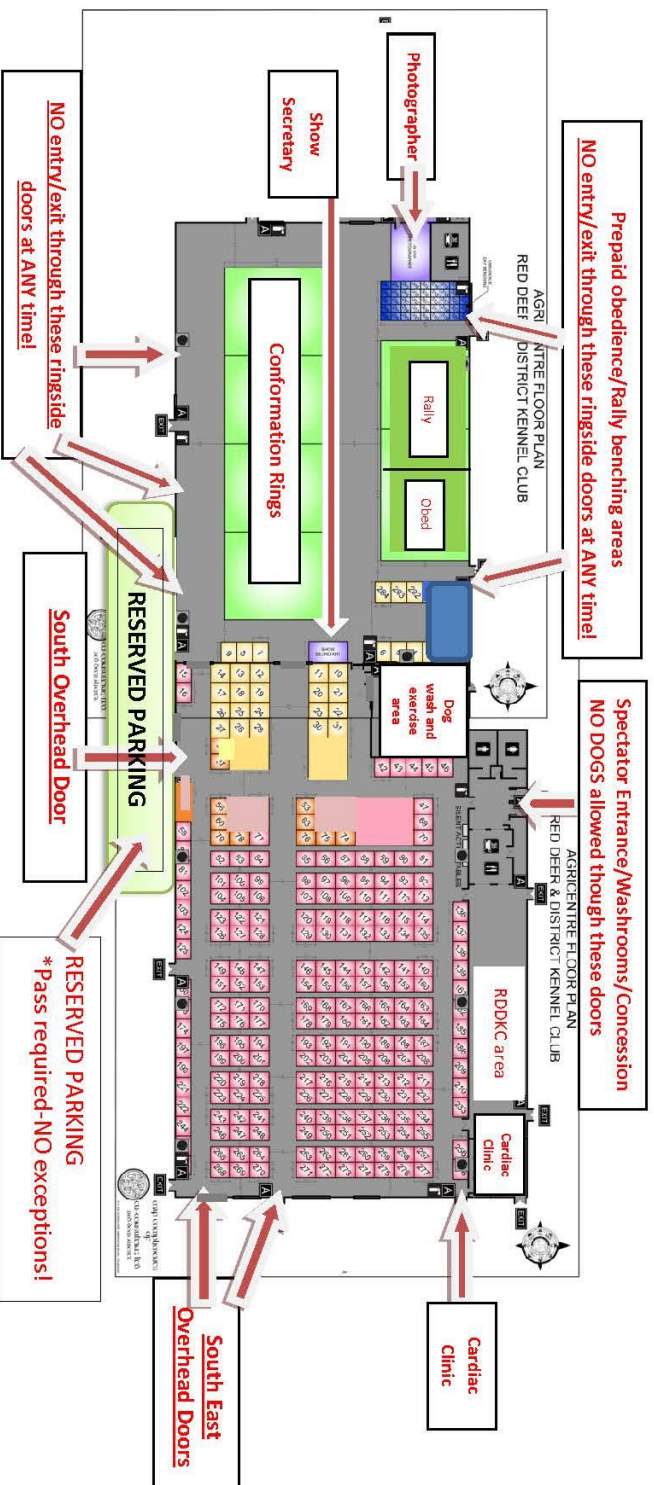

Times for setup entry on Thursday afternoon: 12 pm – South overhead door: Vendors
2 pm – South overhead door: Large (4-6+ spaces) reserved setups
4 pm – South East overhead doors: All other benching

If you enter the building and set up/save spaces **prior** to these times, you will be removed. Anyone verbally abusing show volunteers will be immediately removed from the show premises.

The large overhead doors will only be opened as needed, starting at the above times Thursday for setup, until approximately 5 pm. They will then be locked and not opened again until after completion of Best In Show Sunday afternoon.

** If you require RV parking or vehicle plug in power for the weekend, you must contact the Westerner Campground at 403-352-8801, and pay through them. RVs must be parked in the parking lot across the road to the North of the show building, (behind the shower buildings) not next to the building, due to fire regulations.**

NOTE All reserved benching not occupied by Saturday-noon will be released for general use.