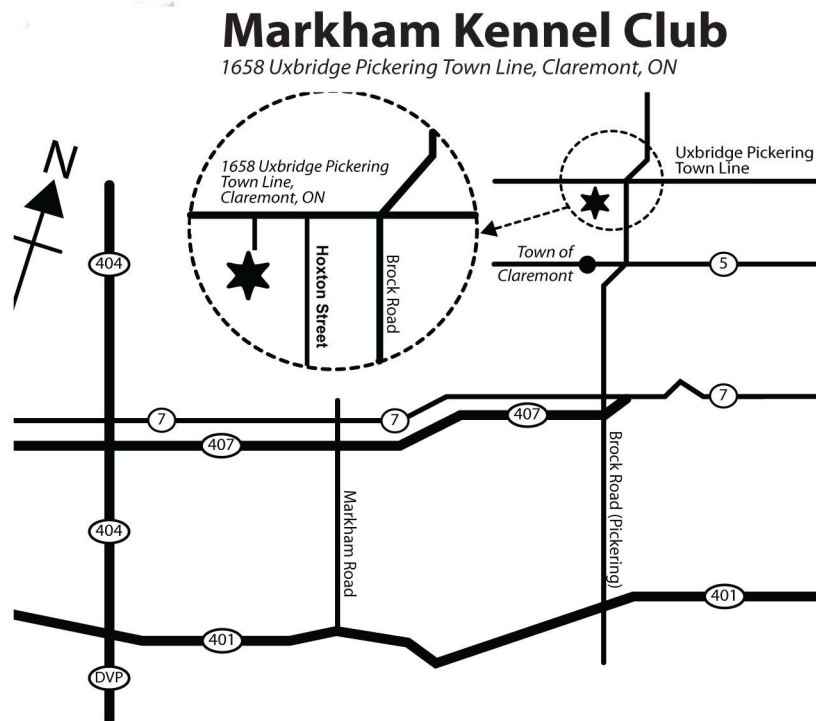

JUDGING SCHEDULE

THURSDAY, AUGUST 21, 2014

FRIDAY, AUGUST 22, 2014

SATURDAY, AUGUST 23, 2014

SUNDAY, AUGUST 24, 2014

**Toad Hall
1658 Pickering Uxbridge Townline Road
Pickering ON**

SHOW SECRETARY

MJN Show Services
9 Samya Court
Scarborough ON M1R 2A4
Tel. (416) 759-8593 Fax (416) 759-7790
www.mjnshowservices.com