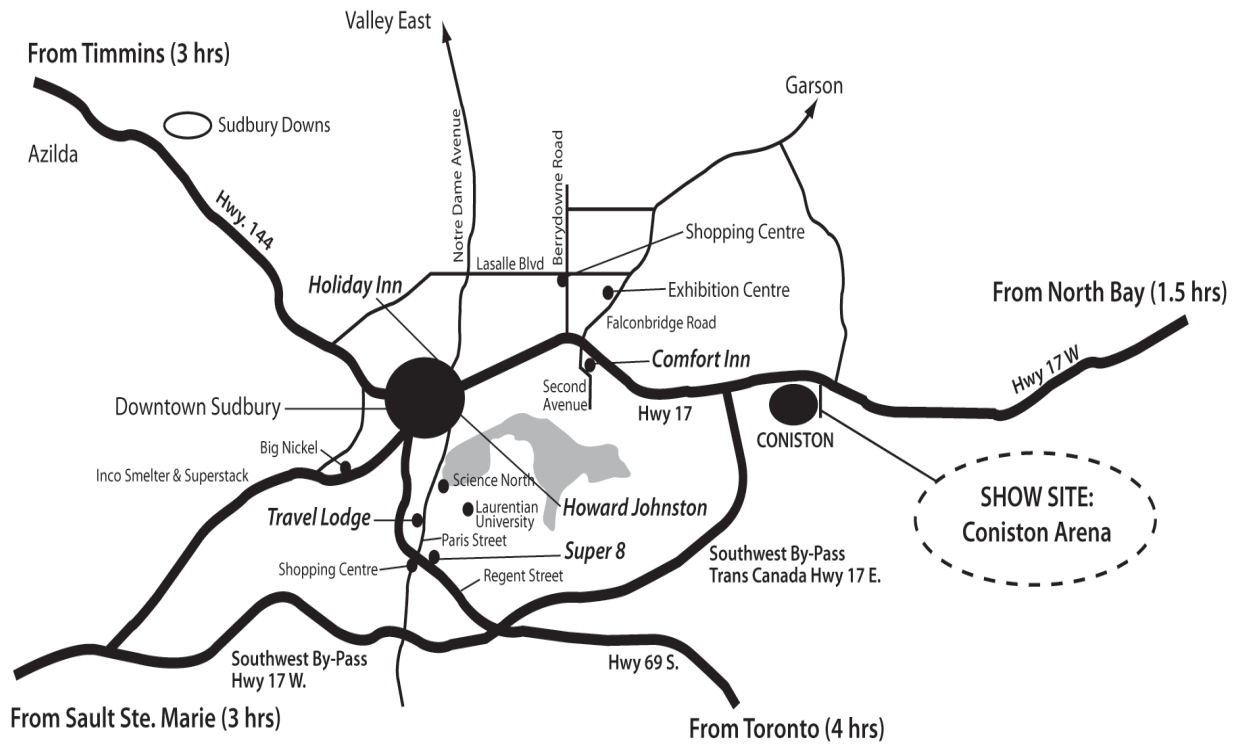

SUMMARY

	<u>Fri. #1</u>	<u>Fri. #2</u>	<u>Sat. #3</u>	<u>Sat. #4</u>	<u>Sun. #5</u>	<u>Sun. #6</u>
Group 1	48	51	51	50	52	51
Group 2	29	24	25	24	25	22
Group 3	15	17	16	15	16	17
Group 4	27	29	29	27	27	28
Group 5	31	32	30	34	29	27
Group 6	16	15	14	14	14	16
Group 7	<u>31</u>	<u>32</u>	<u>35</u>	<u>36</u>	<u>37</u>	<u>37</u>
	197	200	200	200	200	198
Baby Puppy Comp.	6		10		9	
Specialty Babies			3		3	
Specialties			<u>42</u>		<u>33</u>	
	<u>203</u>	<u>200</u>	<u>255</u>	<u>200</u>	<u>245</u>	<u>198</u>

SHOW SECRETARY

MJN Show Services
33 Devonglen Drive
Kitchener ON N2E 1Z6
519-568-8582
email: info@mjnshowservices.com